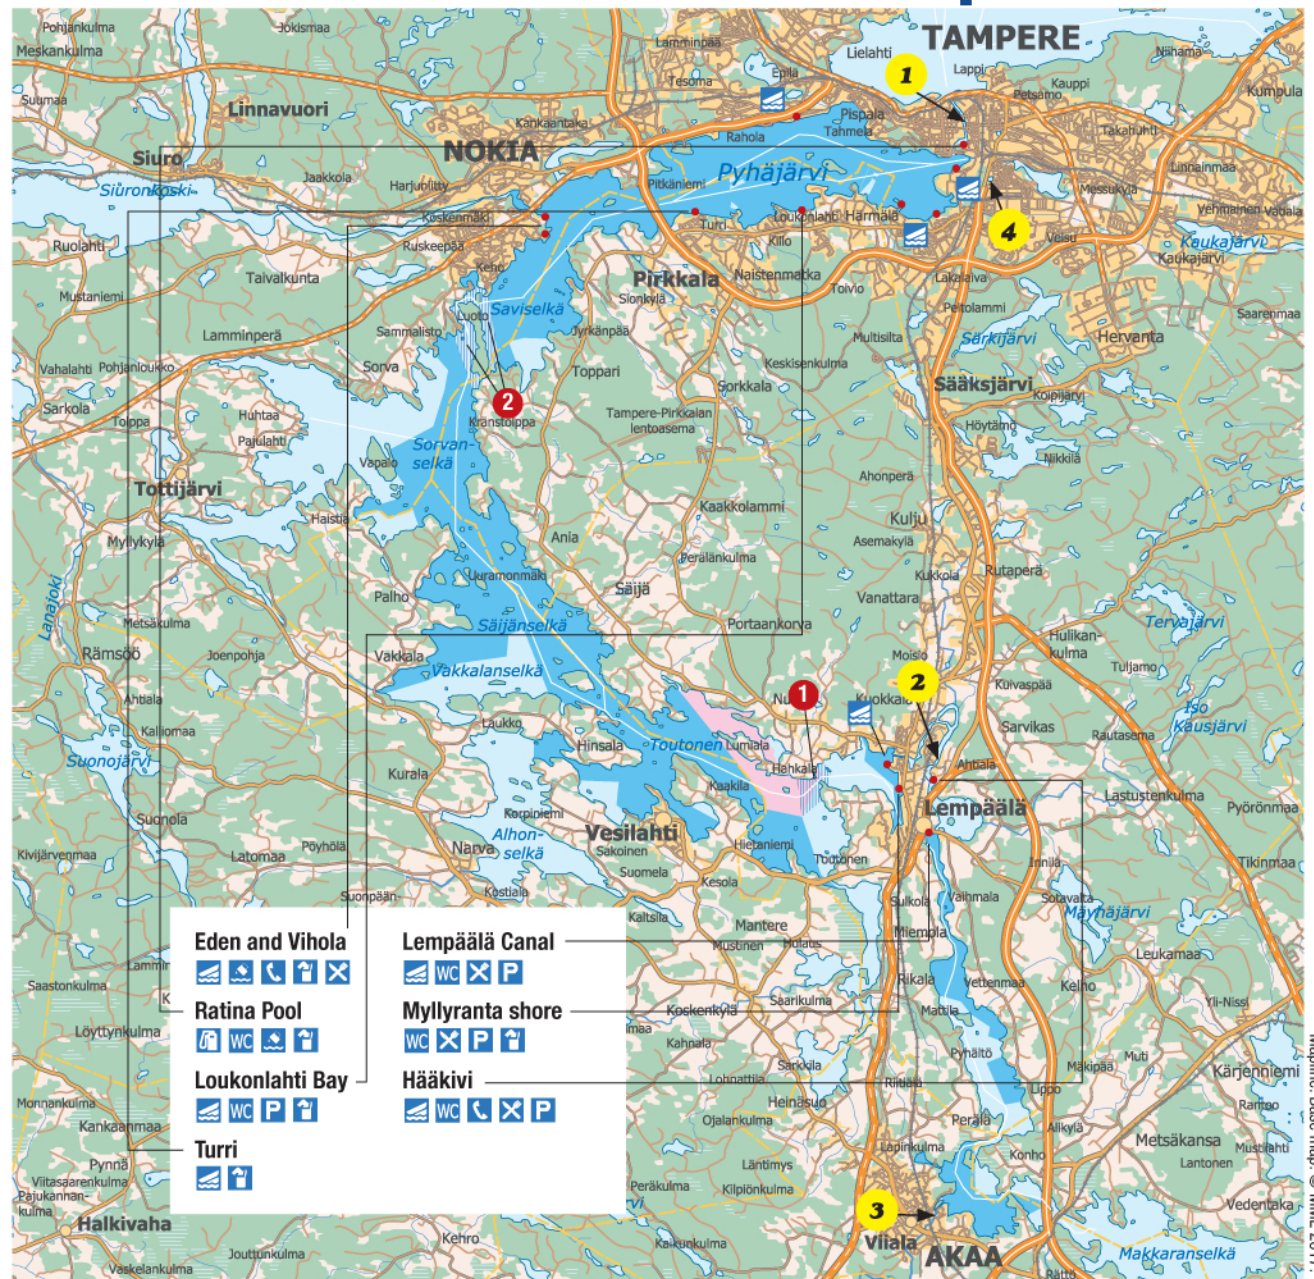

Lake Pyhäjärvi

Combined licence area and special sites

1 Hahkalanvuolle Strait closed area: 1st January – 15th June

2 Luodonsaari Island closed area: 1st May – 15th June

1 Tammerkoski Rapids

2 Kuokkalankoski and Herralankoski Rapids

3 Haihunkoski Rapids

4 Pahalampi Pond